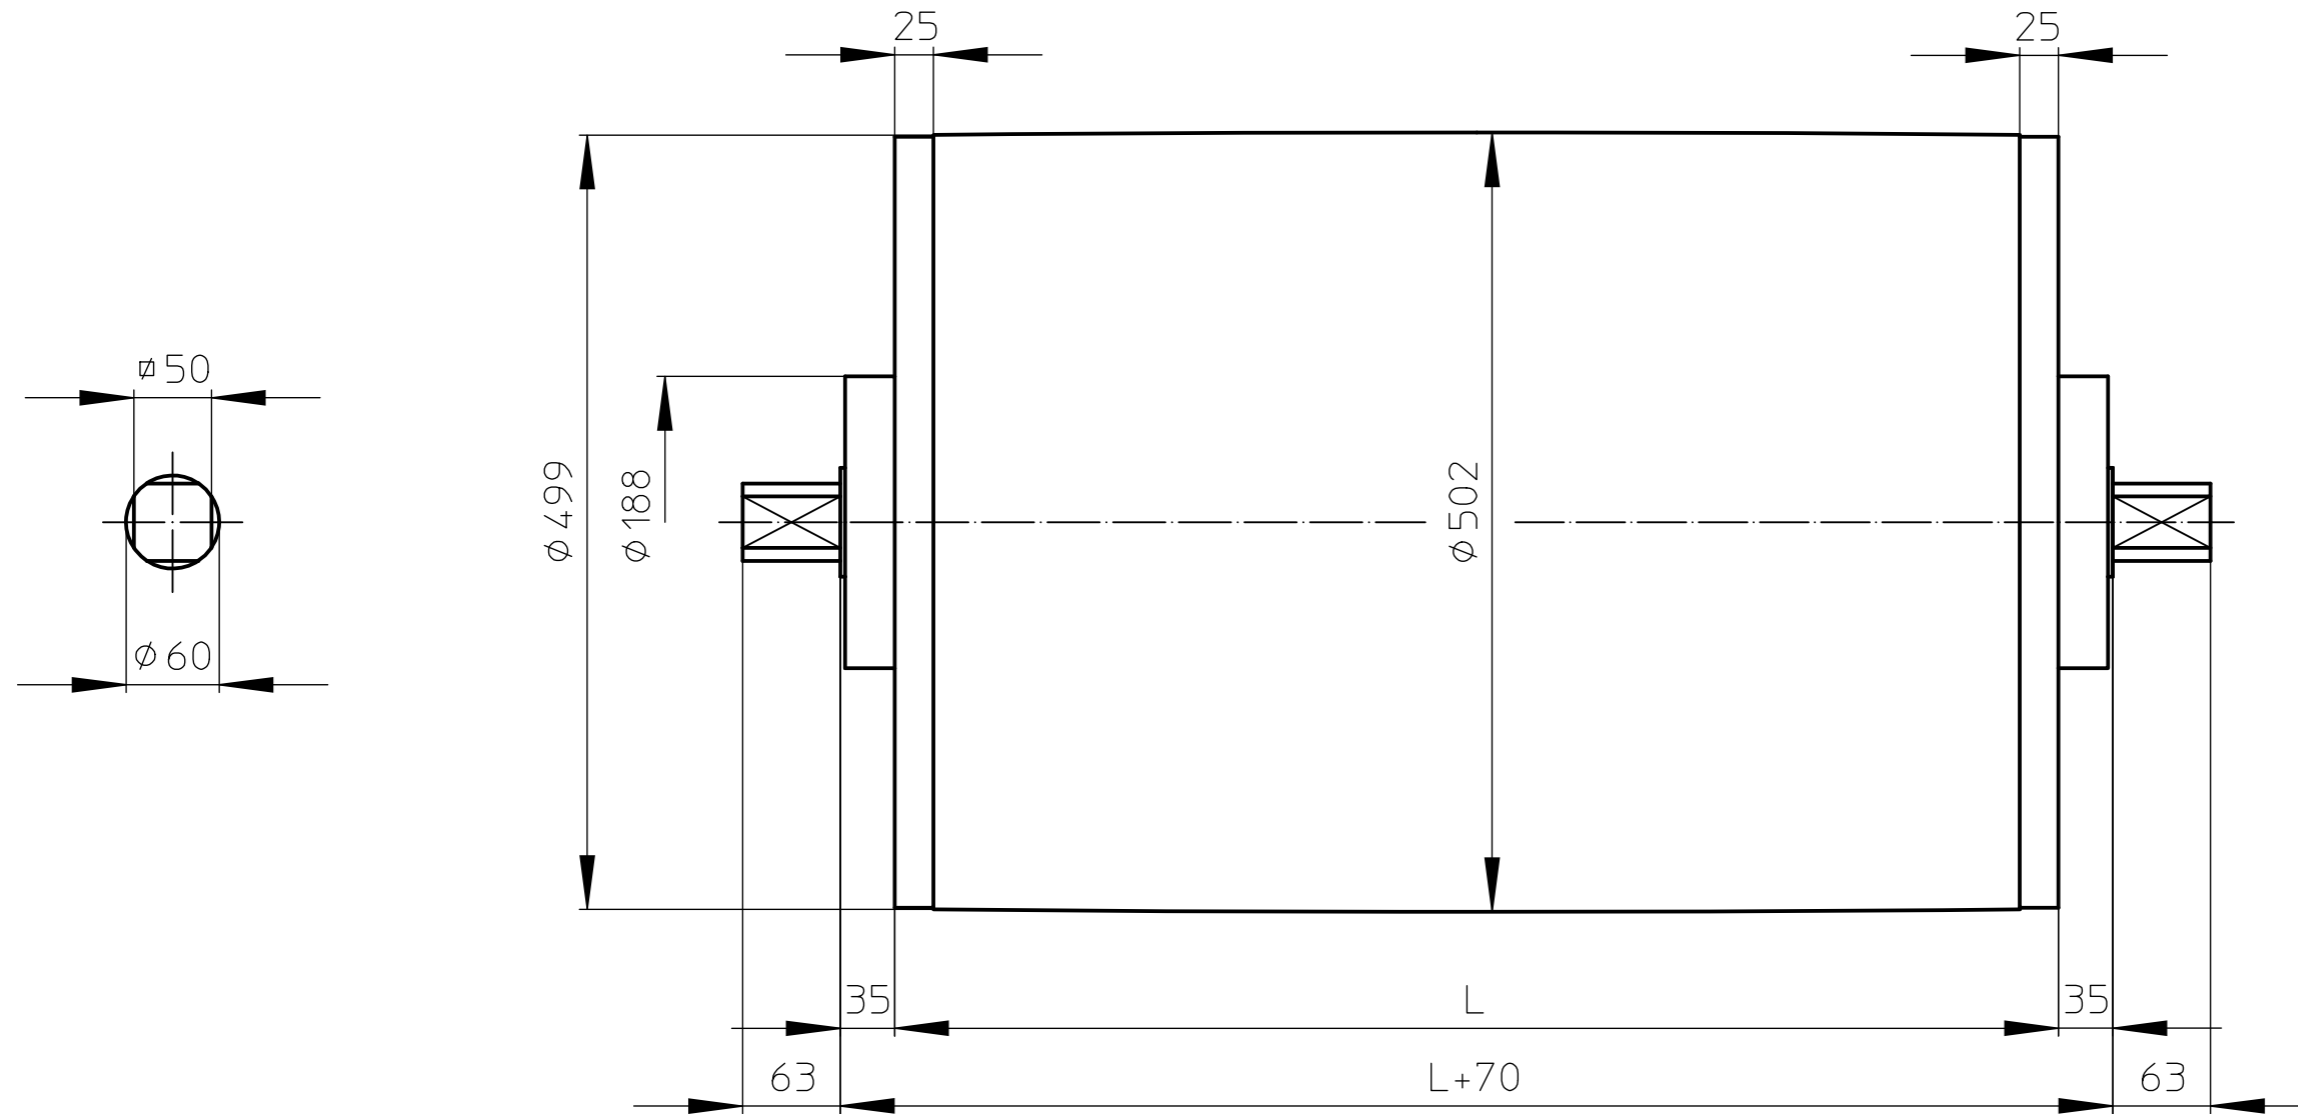

KT500A60

mild steel Taildrum

MS KT500A60

25-06-2012

VOLLENHOVE-HOLLAND

Telephone :+31(0)527-241441
Telefax :+31(0)527-241488